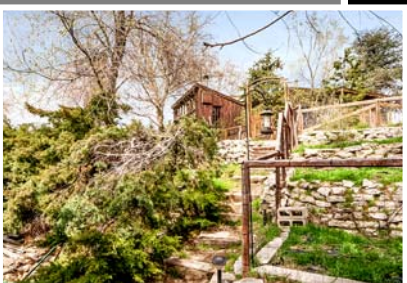

9964 SOUTH 610 EAST | SANDY | UTAH | 84070

# SPECTACULAR PANORAMIC VIEWS

OFFERED AT **\$249,000**

MLS #1370402

- 1972 Multi-Level Home
- 3 Bedrooms
- 2 Bathrooms (1 Full + 3/4)
- 2,407 Square Feet
- Hardwood Floors
- Wood Burning Stoves
- Kitchen w/ Breakfast Bar
- Semi-Formal Dining Room
- Family Room In Basement
- Feel Of Mountain Cabin
- On Dimple Dell Nature Park
- 180° Mountain/Valley View
- Unique .31 Acre Private Lot
- No Neighbors In Back
- Native Landscaping
- Storage Shed & Sprinklers
- 4 Car Carport
- Covered RV Parking!!!
- Refrigerator/Washer/Dryer
- Close To The Best Of Sandy