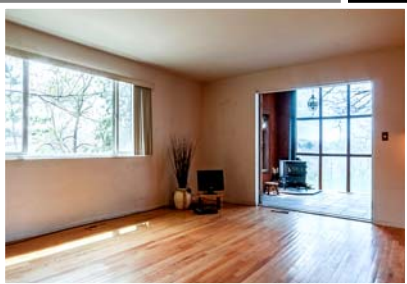

# SPECTACULAR PANORAMIC VIEWS

OFFERED AT **\$249,000**

MLS #1370402

- 1972 Multi-Level Home
- 3 Bedrooms
- 2 Bathrooms (1 Full + 3/4)
- 2,407 Square Feet
- Hardwood Floors
- Wood Burning Stoves
- Kitchen w/ Breakfast Bar
- Semi-Formal Dining Room
- Family Room In Basement
- Feel Of Mountain Cabin
- On Dimple Dell Nature Park
- 180° Mountain/Valley View
- Unique .31 Acre Private Lot
- No Neighbors In Back
- Native Landscaping
- Storage Shed & Sprinklers
- 4 Car Carport
- Covered RV Parking!!!
- Refrigerator/Washer/Dryer
- Close To The Best Of Sandy