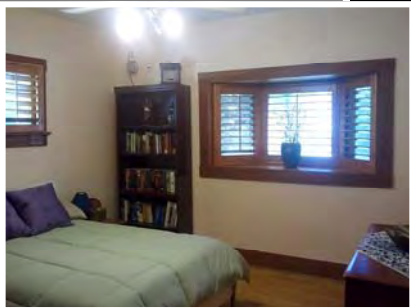

# MAGNIFICENT CUSTOM BUNGALOW

OFFERED AT **\$347,500**

MLS #1163036

- Sugar House Bungalow
- Rare & Unique Architecture
- 5 Bedrooms
- 1 3/4 Bathrooms
- Open Floor Plan
- Granite Kitchen Island
- New Stainless Appliances
- Cozy Fireplace
- Hardwood Floors
- Gumwood Mouldings
- Dramatic Wood Built-Ins
- Huge Sunny Family Room
- 2,260 Square Feet
- 3 Bedrooms On Main Level
- Fresh Exterior Paint
- 2 Year Old Roof
- New Central A/C
- Covered Porch w/ Swing
- Plantation Shutters
- 2 Car Garage
- Studio Behind Garage
- .14 Acre Spacious Lot