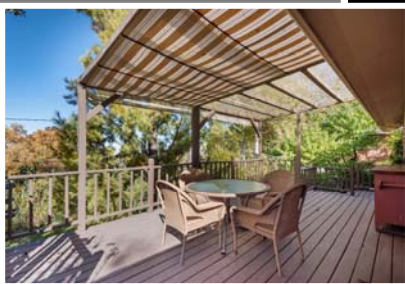

1840 SOUTH JERI DRIVE | BOUNTIFUL | UTAH | 84010

EXQUISITE RAMBLER WITH A VIEW

OFFERED AT **\$335,000**

MLS #1563333

- 1958 Red Brick Rambler
- 4 Bedrooms 1 3/4 Baths
- 2200 Square Feet
- Pristine Solid Oak Floors
- Plantation Shutters
- Semi-Formal Dining Room
- Views From Nice Kitchen
- Lifetime Metal Tile Roof
- Cement Board Siding
- Updated Windows
- Meticulously Maintained
- Stunning Valley & Lake Views
- Amazing Outside View Deck
- Gorgeous Serene Backyard
- Refined Feel / Light & Bright
- Fully Finished Basement
- Spacious Family Room
- Ideal Main Level Living
- Brand New Water Heater
- Refrigerator & Washer/Dryer
- High In The Bountiful Hills
- Quiet Low Traffic Location