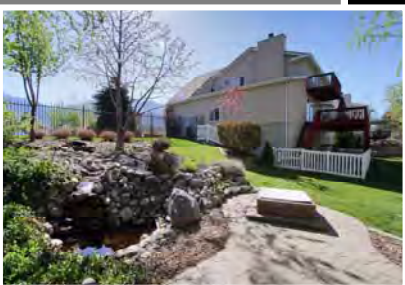

6612 BOUCHELLE COVE | COTTONWOOD HEIGHTS | UT | 84121

FABULOUS MILL HOLLOW

OFFERED AT **\$595,000**

MLS #1223738

- 1994 Luxury Two-Story
- 5 Bedrooms / 4640 Sq. Ft.
- 2 Full + 3/4 + 1/2 Bath
- 3 Room Grand Master Suite
- Granite / Stainless Kitchen
- Double Oven
- Formal Dining Room
- Great Room + Family Room
- Wood Burning Fireplace
- Peaceful Cul-de-Sac
- Valley & Mountain Views
- .32 Acre Ideal Lot
- Unique Privacy
- Tranquil Garden Patio
- Neighborhood Park
- 3 Impressive View Decks
- Near Canyon Recreation
- Near Fine Dining & Golf