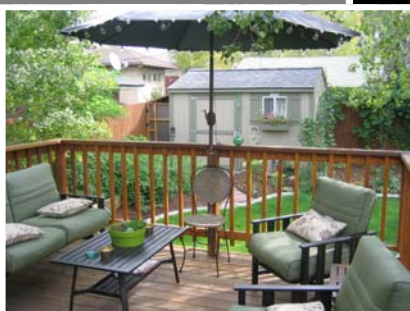

1009 SOUTH 1100 EAST | SALT LAKE CITY | UTAH | 84105

MAGNIFICENT GILMER PARK BUNGALOW

OFFERED AT **\$353,000**

MLS #1114566

- Unique Brick Bungalow
- Very Clean & Well Maintained
- 4 Bedrooms
- 3 Baths (1 + 3/4 + 3/4)
- Formal Dining Room
- Gumwood Mouldings
- Hardwood Flooring
- Spacious Updated Kitchen
- Stainless Steel Appliances
- Countertop Gas Range
- Highly Coveted Neighborhood
- Built In 1925
- 2,576 Square Feet
- Carport + 5 Pkg. Spaces
- Tranquil Oasis Backyard
- Large Pergola Deck
- Refrigerator Included
- Front Load Washer/Dryer
- Updated Elect. & Plumbing
- .20 Acre Large Lot